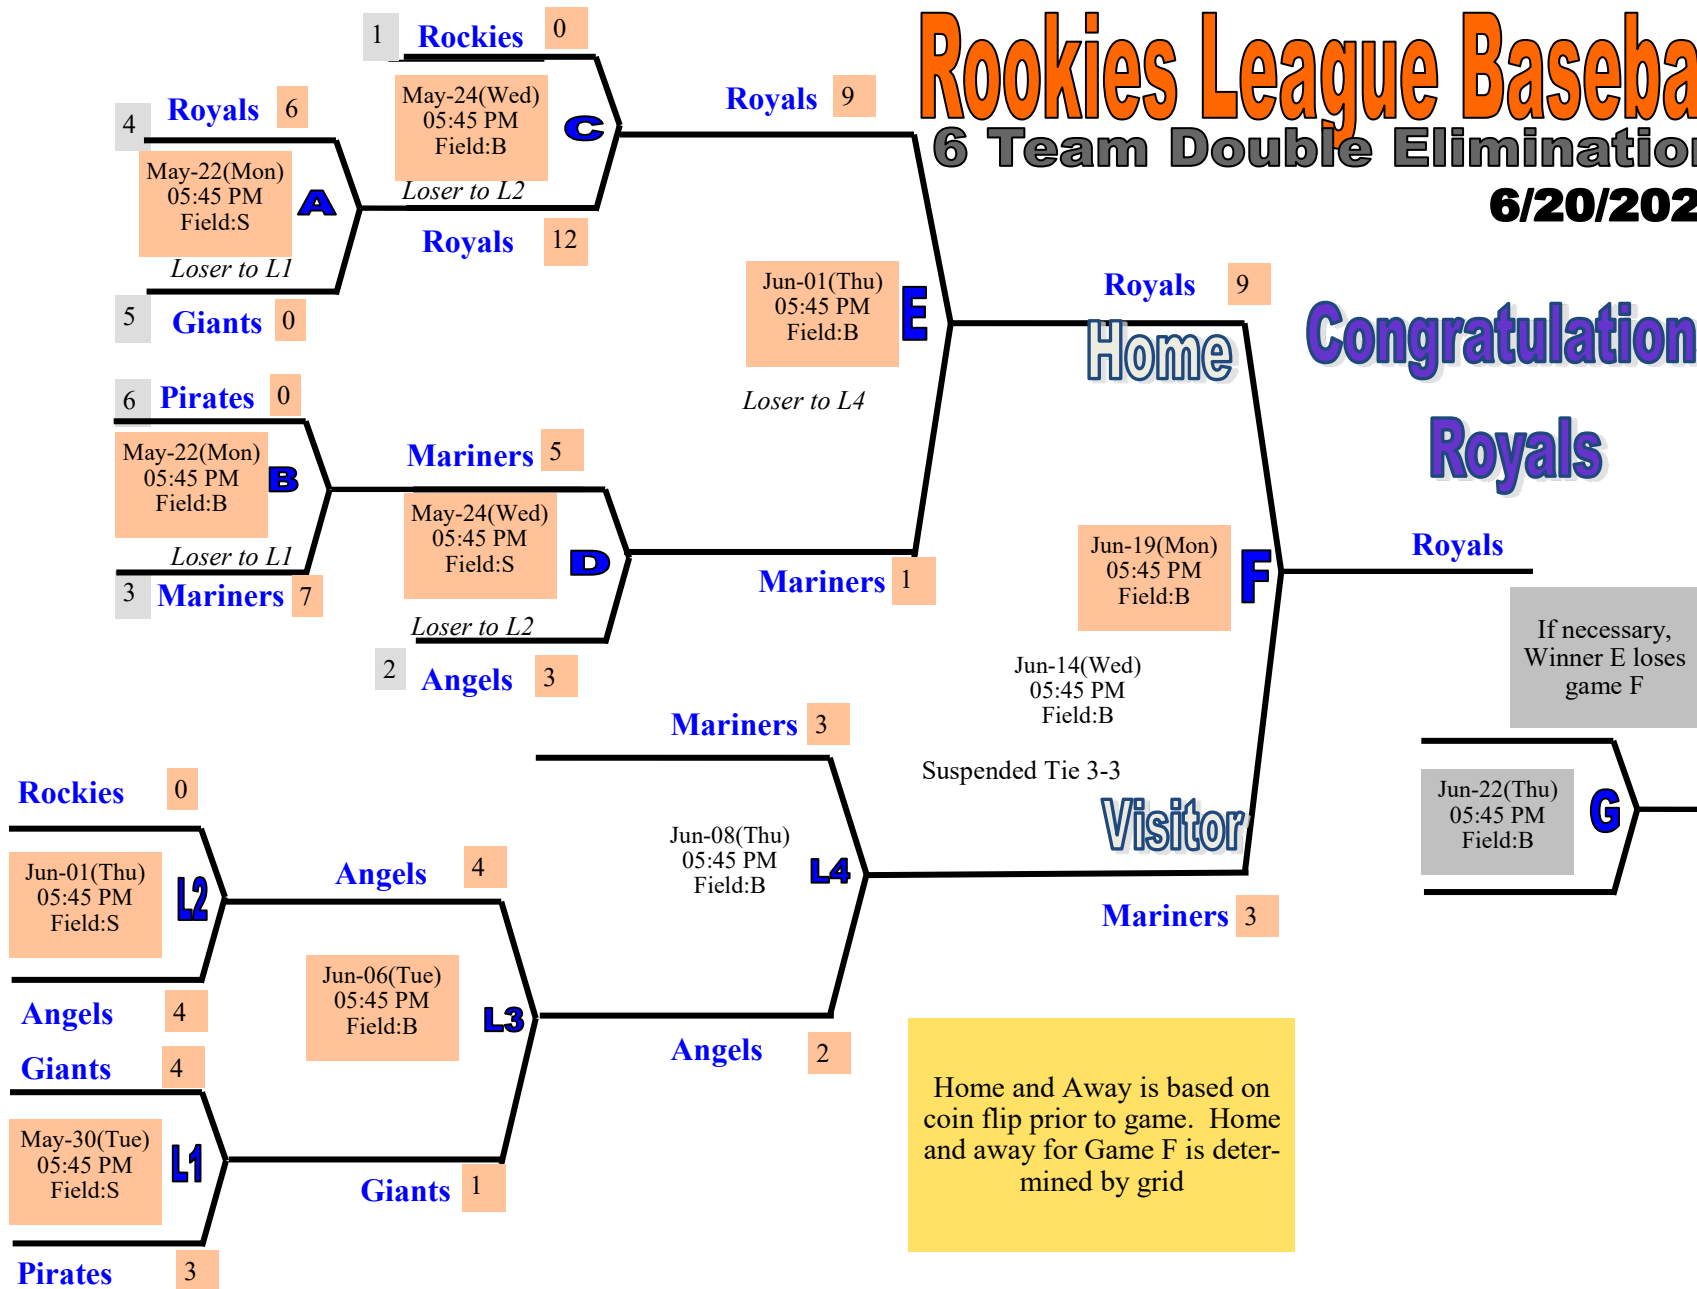

Rookies League Baseball

6 Team Double Elimination

6/20/2023

Congratulations
Royals

Home and Away is based on coin flip prior to game. Home and away for Game F is determined by grid