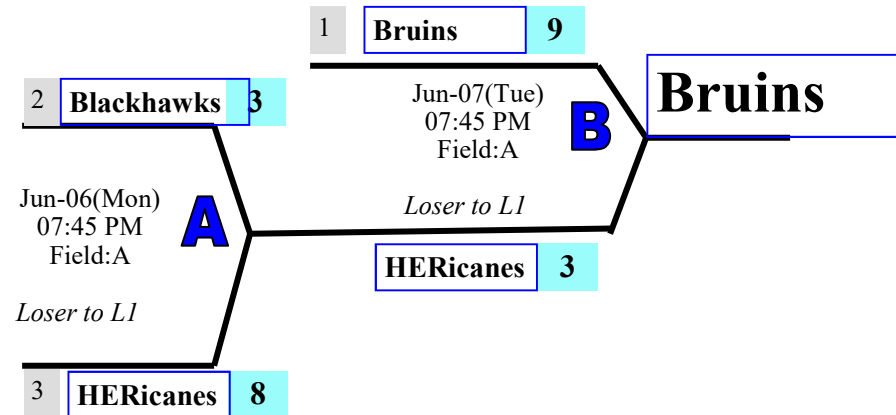

## 3 Team Single Elimination

Team	W	L	T	RS	RA	PctPct
Bruins	8	1	0	108	30	13
Black Hawks	5	4	0	67	86	7
HERicanes	2	7	0	50	89	2.5